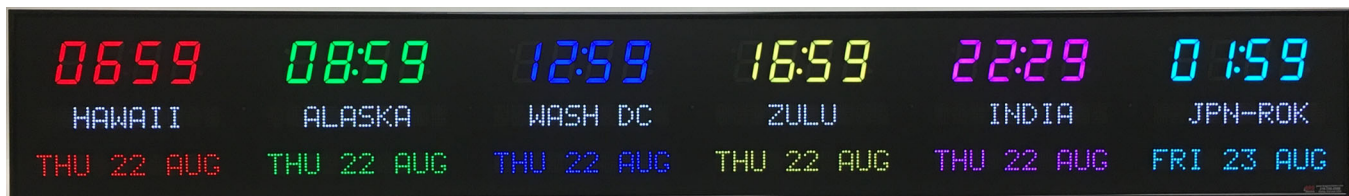

## 6673 Style Time Zone Clock

Model 6673M - 1.8" time, 10 character - 1.2" zone labels & date, 6 zones

Model 6673P - 2.5" time, 10 character - 1.2" zone labels & date, 6 zones

The 6673 series time zone clocks have user changeable multi-color bar-segment LED time displays with a ten character user changeable multi-color dot matrix digital zone labels and date. In many 6673 models, the clock can display up to 12 time zones through page flipping. For example, a six zone clock can show two pages of time zone information. Likewise, a four zone unit can show three pages.

Each 6673 clock comes standard with an OCXO oscillator, which is accurate to .06 seconds per year or 1 second over 20 years.

For easy clock management, an infrared (IR) remote control is included with every 6673 model. An optional BRG Time Commander IR Touch Pad Remote control to use with all of your time zone clocks.

Every 6673 model includes your choice of an Ethernet or USB interface for easy time zone parameter control.

### Features:

- OCXO oscillator accurate to .06 seconds per year
- 1.8", 2.5" or 4.0" user changeable multi-color bar segment LEDs for displaying time (red, blue, green, yellow, magenta, cyan or white colors)
- 1.2" or 2.0" user changeable multi-color 10 character alpha numeric dot matrix LEDs for displaying zone names and date
- Models that display from 1 to 8 separate time zones
- Zone flipping feature that allows up to 12 zones in a single clock\*
- 12 or 24 hour format
- DST and time zone offsets supported
- PC Interface: USB (default), Ethernet (\$0 cost option)
- IR remote control standard
- Black brushed Aluminum frame
- Multiple cord lengths available
- US, British, Australian or European plugs
- 100-240 VAC. 50-60 cycle power
- Available on GSA, contract GS-02F-0030U