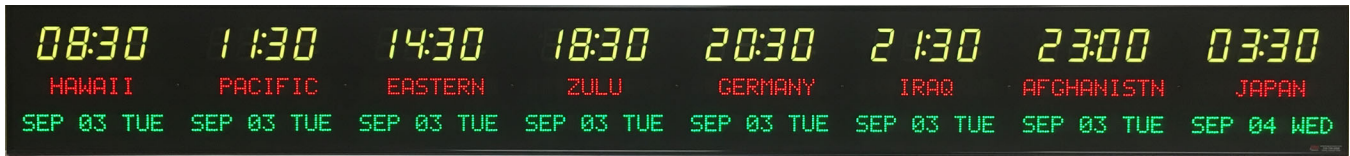

6673 Style Time Zone Clocks

Model 6673R - 2.5" time, 10 character 1.2" zone labels & date, 8 zones

Model	Physical Positions	Maximum		Displays			Viewing Distance	Dimensions		
		Pages	Zones	Time	Date	Label		H	W	W
6673A	2	6	12	1.8"	1.2"	1.2"	40 ft.	10.25	26.25	3.25
6673B	3	4	12	1.8"	1.2"	1.2"	40 ft.	10.25	39.25	3.25
6673C	4	3	12	1.8"	1.2"	1.2"	40 ft.	10.25	52.25	3.25
6673D	5	2	10	1.8"	1.2"	1.2"	40 ft.	10.25	65.25	3.25
6673M	6	2	12	1.8"	1.2"	1.2"	40 ft.	10.25	78.25	3.25
6673N	7	1	7	1.8"	1.2"	1.2"	40 ft.	10.25	91.25	3.25
6673O	8	1	8	1.8"	1.2"	1.2"	40 ft.	10.25	99.25	3.25

6673E	2	6	12	2.5"	1.2"	1.2"	75 ft.	11.25	26.25	3.25
6673F	3	4	12	2.5"	1.2"	1.2"	75 ft.	11.25	39.25	3.25
6673G	4	3	12	2.5"	1.2"	1.2"	75 ft.	11.25	52.25	3.25
6673H	5	2	10	2.5"	1.2"	1.2"	75 ft.	11.25	65.25	3.25
6673P	6	2	12	2.5"	1.2"	1.2"	75 ft.	11.25	78.25	3.25
6673Q	7	1	7	2.5"	1.2"	1.2"	75 ft.	11.25	91.25	3.25
6673R	8	1	8	2.5"	1.2"	1.2"	75 ft.	11.25	99.25	3.25

6673I	2	6	12	4.0"	2.0"	2.0"	100 ft.	16.25	44.25	3.25
6673J	3	4	12	4.0"	2.0"	2.0"	100 ft.	16.25	66.25	3.25
6673K	4	3	12	4.0"	2.0"	2.0"	100 ft.	16.25	88.25	3.25
6673L	5	2	10	4.0"	2.0"	2.0"	100 ft.	16.25	99.25	3.25